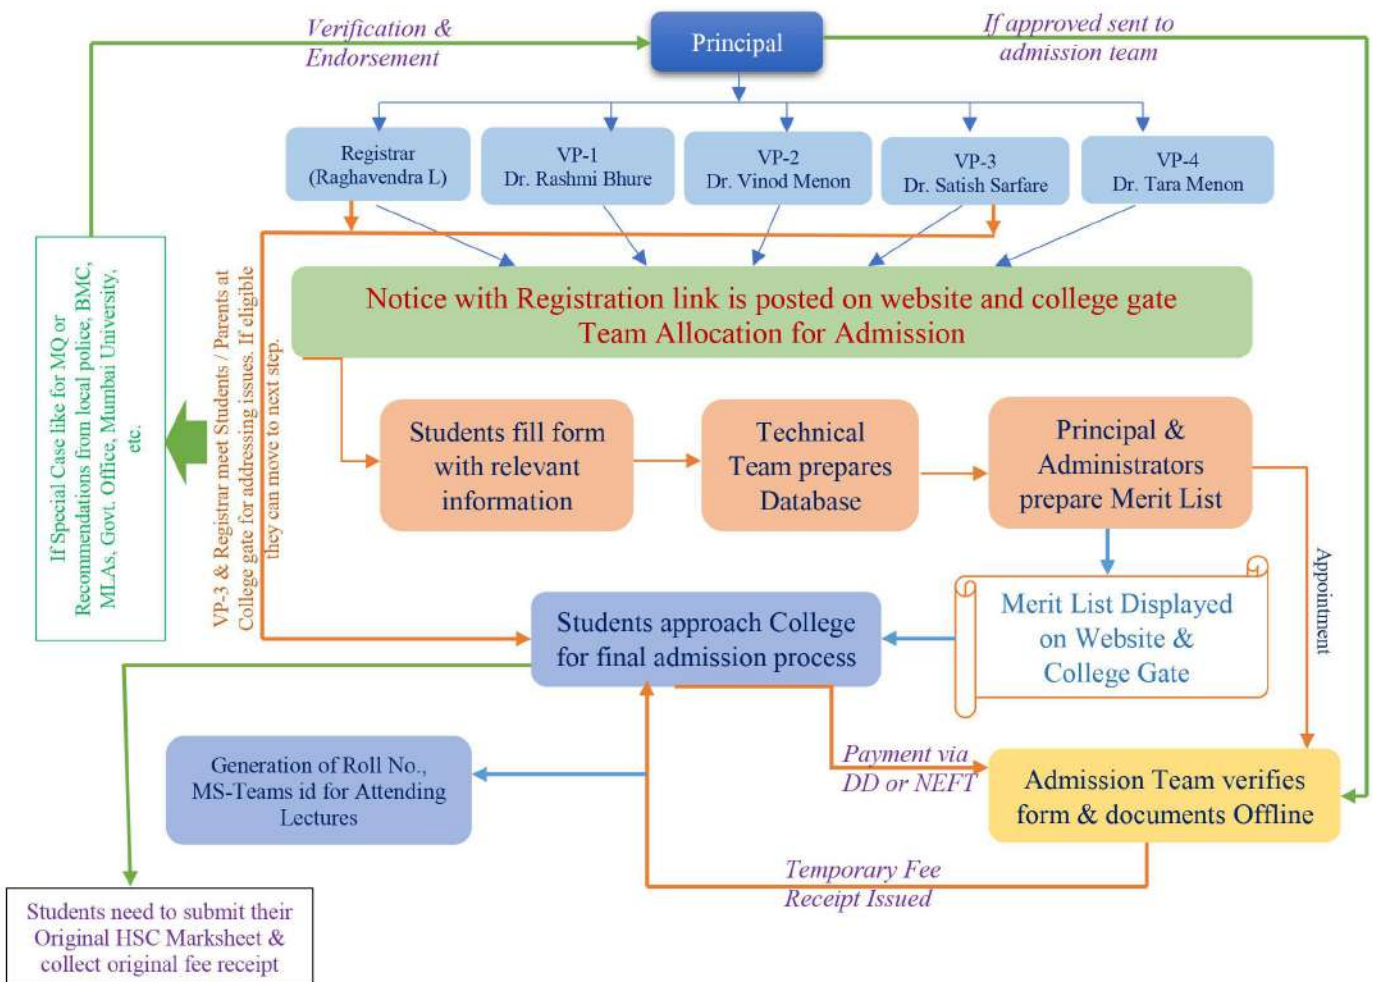

Admission Management for Academic Year 2020-2021 (Degree College)

Note: All information regarding Students with respect to Time Table, Roll No., Examination Calendar, Holidays, etc. are displayed in the college website from time to time